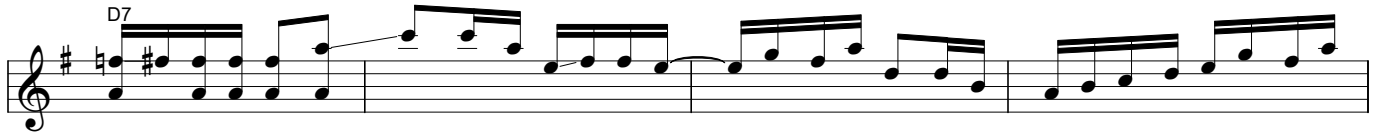

# Hamilton's Special Breakdown

Traditional

Based on the fiddling of Wyzee Hamilton

Transcribed by Borchelt.

The musical score is written in treble clef with a key signature of one sharp (F#) and a time signature of 2/4. It consists of eight staves of music. The first staff begins with a G chord. The second staff begins with a D7 chord. The third staff begins with a G chord. The fourth staff contains three measures with chords C, G, and D7. The fifth staff begins with a G chord. The sixth staff begins with a D7 chord. The seventh staff begins with a G chord. The eighth staff contains four measures with chords C, G, and D. The music features a variety of rhythmic patterns, including eighth and sixteenth notes, and rests.

Musical staff 1: Treble clef, key signature of one sharp (F#), starting with a G chord. The melody consists of eighth and sixteenth notes.

Musical staff 2: Treble clef, key signature of one sharp (F#), with chords C, G, and D7. The melody continues with eighth and sixteenth notes.

Musical staff 3: Treble clef, key signature of one sharp (F#), with a G chord. The melody features eighth notes and rests.

Musical staff 4: Treble clef, key signature of one sharp (F#), with a D7 chord. The melody features eighth notes and rests.

Musical staff 7: Treble clef, key signature of one sharp (F#), with a G chord. The melody features eighth notes and rests.

Musical staff 8: Treble clef, key signature of one sharp (F#), with a D7 chord. The melody features eighth notes and rests.