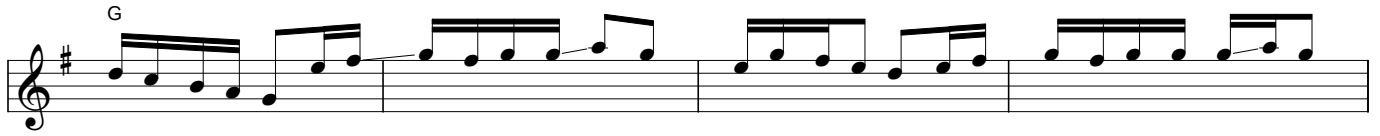

# Hamilton's Special Breakdown

Traditional

Based on the fiddling of Wyzee Hamilton

Transcribed by Borchelt.

The musical score is written in treble clef with a key signature of one sharp (F#) and a time signature of 2/4. It consists of eight staves of music. The first staff begins with a G chord. The second staff begins with a D7 chord. The third staff begins with a G chord. The fourth staff contains three measures with chords C, G, and D7. The fifth staff begins with a G chord. The sixth staff begins with a D7 chord. The seventh staff begins with a G chord. The eighth staff contains four measures with chords C, G, and D. The music features a variety of rhythmic patterns, including eighth and sixteenth notes, and rests.

Musical staff 1: Treble clef, key signature of one sharp (F#), starting with a G chord. The melody consists of eighth and sixteenth notes.

Musical staff 2: Treble clef, key signature of one sharp (F#), with chords C, G, and D7. The melody continues with eighth and sixteenth notes.

Musical staff 3: Treble clef, key signature of one sharp (F#), with a G chord. The melody features eighth notes and rests.

Musical staff 4: Treble clef, key signature of one sharp (F#), with a D7 chord. The melody features eighth notes and rests.

Musical staff 7: Treble clef, key signature of one sharp (F#), with a G chord. The melody features eighth notes and rests.

Musical staff 8: Treble clef, key signature of one sharp (F#), with a D7 chord. The melody features eighth notes and rests.