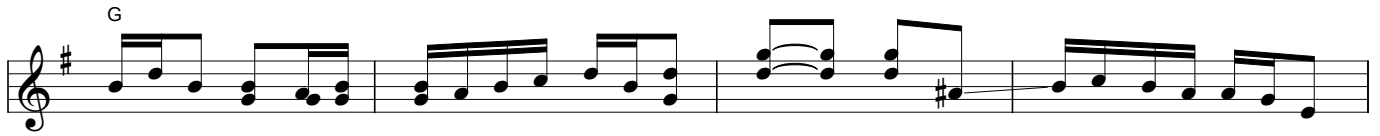

# Hamilton's Special Breakdown

Traditional

Based on the fiddling of Wyzee Hamilton

Transcribed by Borchelt.

The musical score is written in treble clef with a key signature of one sharp (F#) and a time signature of 2/4. It consists of eight staves of music. The first staff begins with a G chord. The second staff begins with a D7 chord. The third staff begins with a G chord. The fourth staff contains three measures with chords C, G, and D7. The fifth staff begins with a G chord. The sixth staff begins with a D7 chord. The seventh staff begins with a G chord. The eighth staff contains four measures with chords C, G, and D. The music features a variety of rhythmic patterns, including eighth and sixteenth notes, and rests.

Musical staff 1: Treble clef, key signature of one sharp (F#), starting with a G chord. The melody consists of eighth and sixteenth notes.

Musical staff 2: Treble clef, key signature of one sharp (F#), with chords C, G, and D7. The melody continues with eighth and sixteenth notes.

Musical staff 3: Treble clef, key signature of one sharp (F#), with a G chord. The melody features eighth notes and rests.

Musical staff 4: Treble clef, key signature of one sharp (F#), with a D7 chord. The melody features eighth notes and rests.

Musical staff 7: Treble clef, key signature of one sharp (F#), with a G chord. The melody features eighth notes and rests.

Musical staff 8: Treble clef, key signature of one sharp (F#), with a D7 chord. The melody features eighth notes and rests.